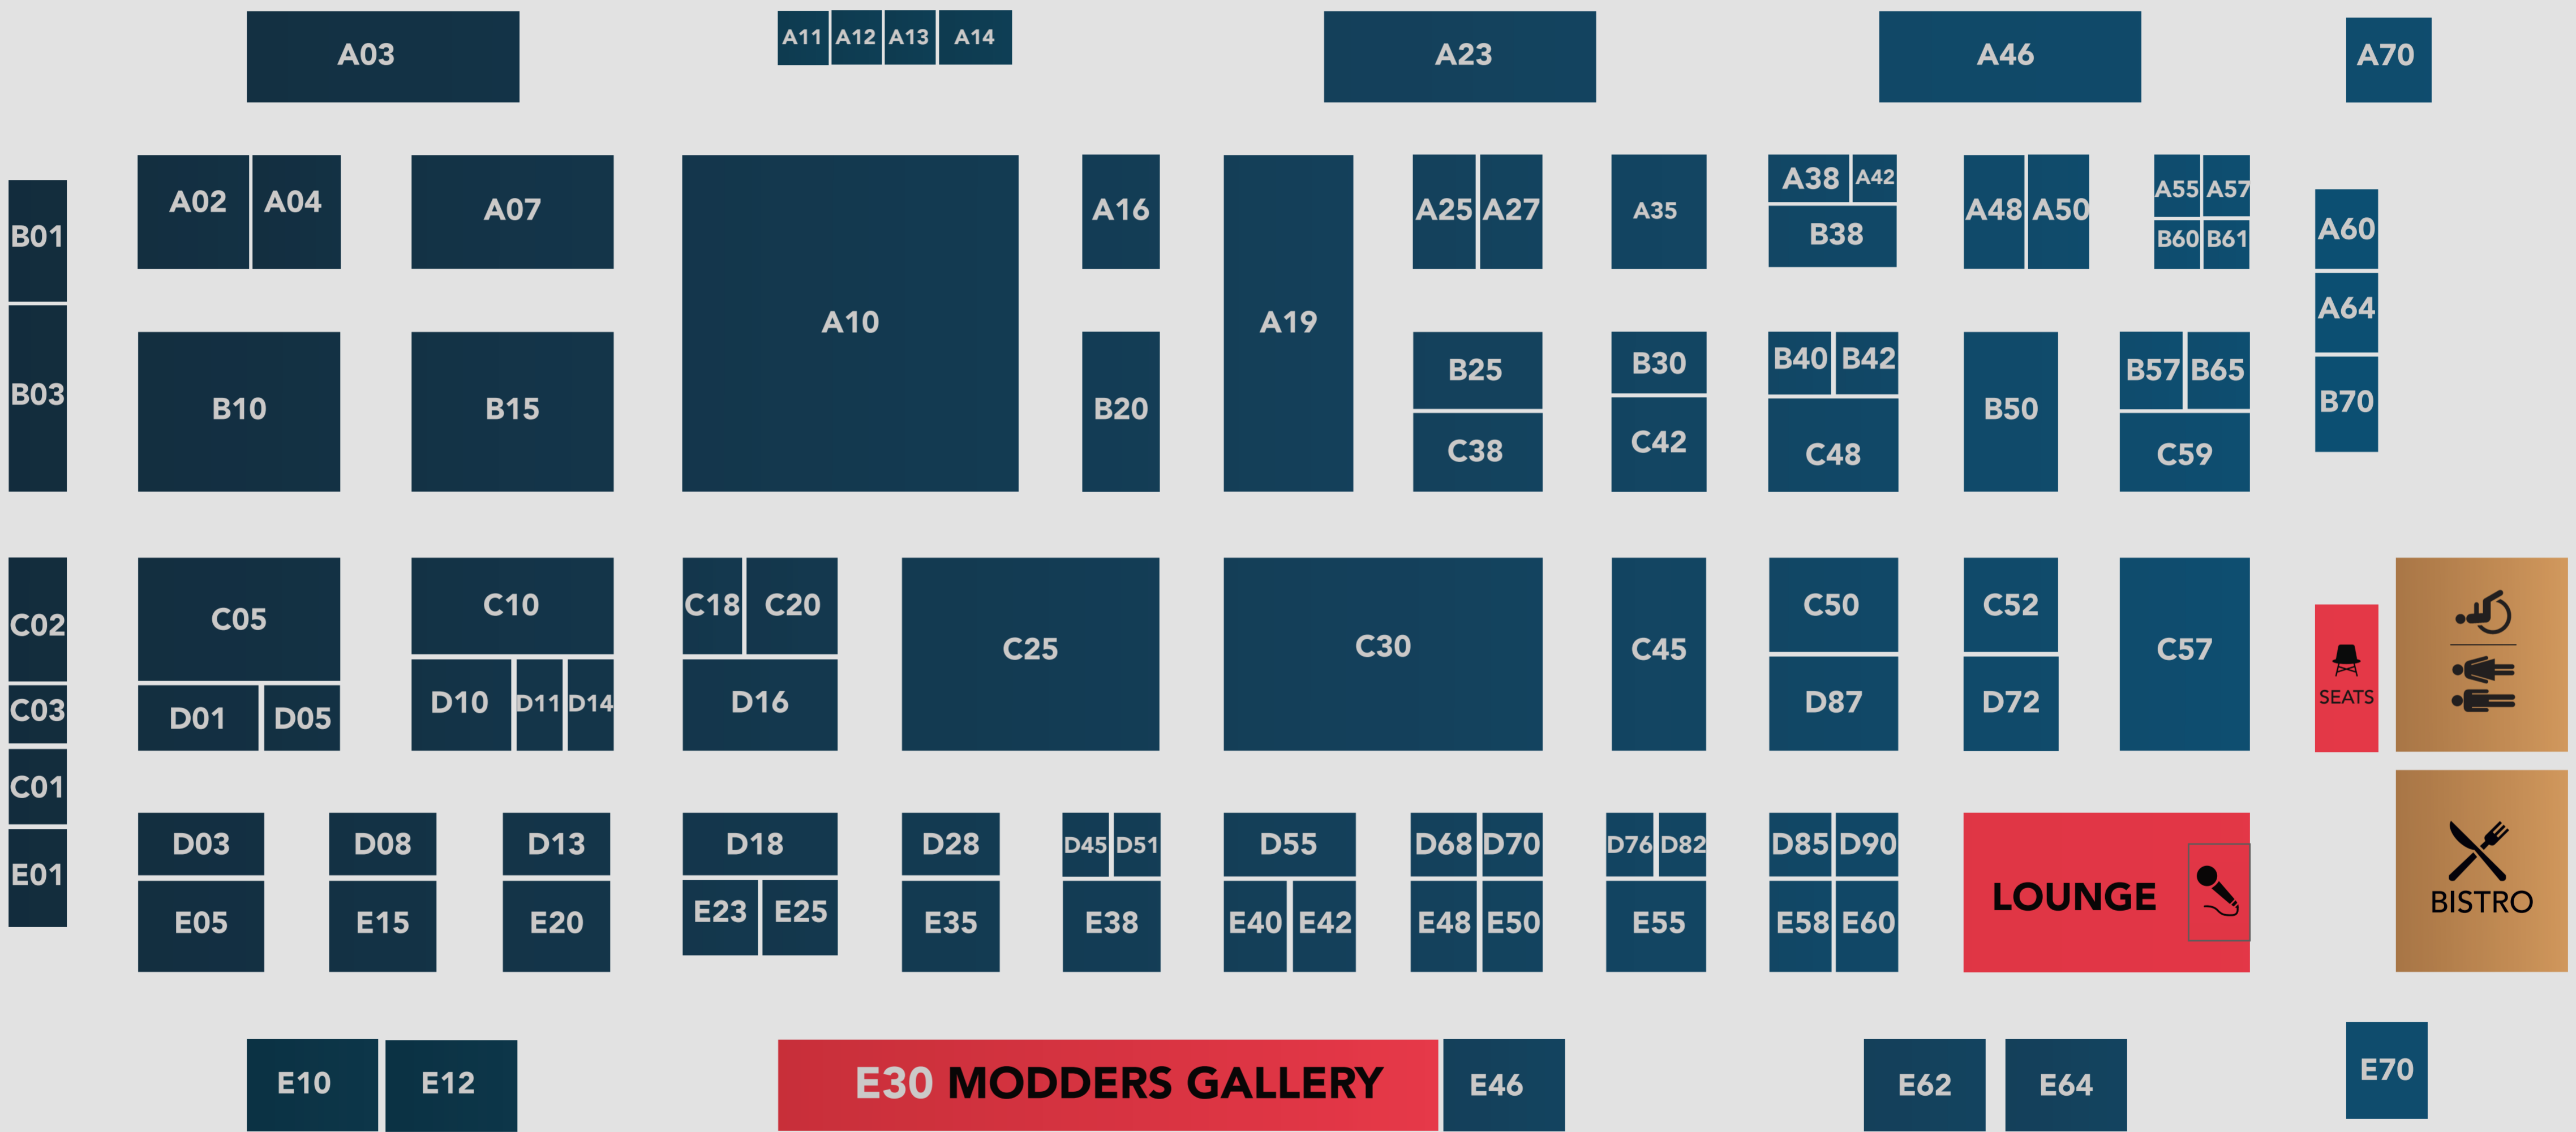

ENTRANCE

ENTRANCE

SEATS

LOUNGE

E30 MODDERS GALLERY

BISTRO